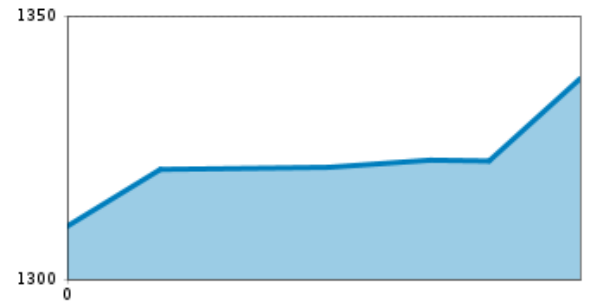

Altitude profile

The most important at a glance

distance
0.2 km

altitude meters uphill
20 m

total walking time
5 min

highest point
1338 m

difficulty
easy

arrival