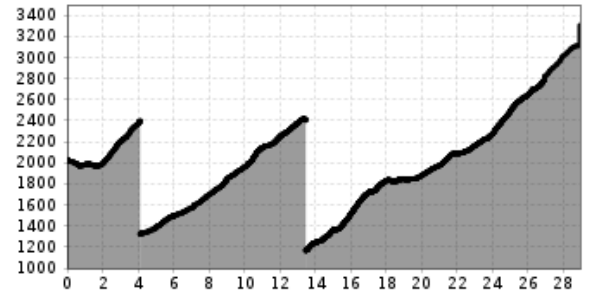

Altitude profile

The most important at a glance

distance
5.44 km

altitude meters uphill
30 m

altitude meters downhill
32 m

highest point
973 m

difficulty
average

Gpx file