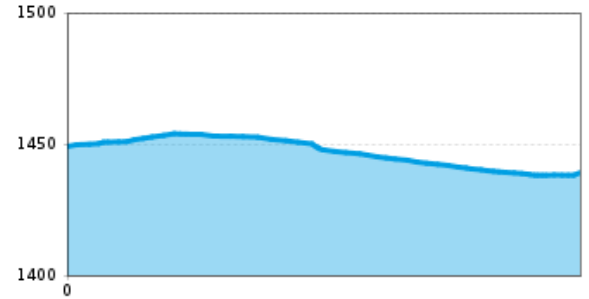

Dienstags und freitags um 20 Uhr - Treffpunkt am Kirchplatz!

### Altitude profile

### The most important at a glance

<b>distance</b> 0.8 km	<b>altitude meters uphill</b> 5 m	<b>altitude meters downhill</b> 11 m	<b>total walking time</b> 20 min
<b>highest point</b> 1456 m	<b>difficulty</b> easy		

**starting point:** 1456  
**destination point:** 1436  
**best season:** JAN, FEB, MAR, APR, JUN, JUL, AUG, SEP, OCT, DEC  
**route typ:** circuit family tour buggy-friendly tour