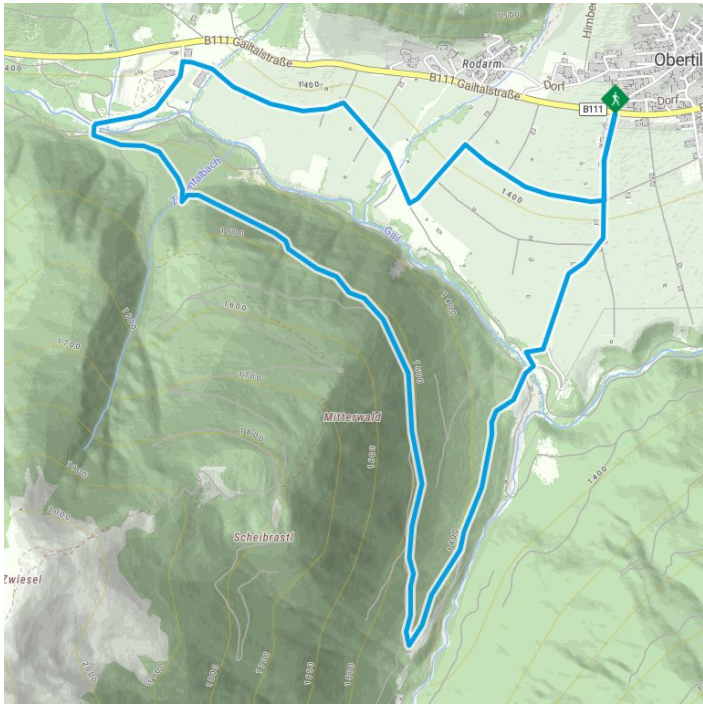

### Altitude profile

## The most important at a glance

distance  
7 km

altitude meters uphill  
234 m

altitude meters downhill  
229 m

total walking time  
2 h

highest point  
1520 m

difficulty  
easy

fitness:

\* \* \* \* \*

starting point: 1430

destination point: 143

best season: JUN, JUL, AUG, SEP, OCT

route typ: circuit family tour

## Interactive map

[open>](#)