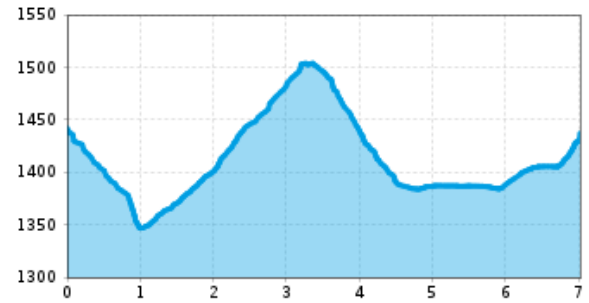

### Altitude profile

## The most important at a glance

distance  
7 km

altitude meters uphill  
234 m

altitude meters downhill  
229 m

total walking time  
2 h

highest point  
1520 m

difficulty  
easy

fitness:

\* \* \* \* \*

starting point: 1430

destination point: 143

best season: JUN, JUL, AUG, SEP, OCT

route typ: circuit family tour