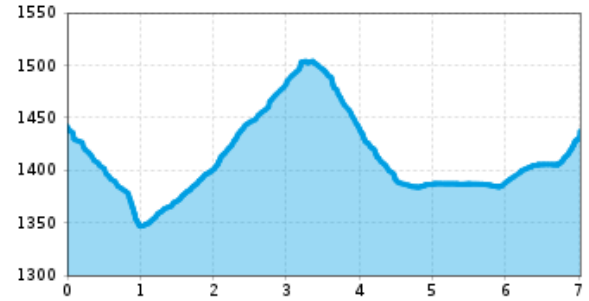

### Altitude profile

## The most important at a glance

distance  
7 km

altitude meters uphill  
234 m

altitude meters downhill  
229 m

total walking time  
2 h

highest point  
1520 m

difficulty  
easy

fitness:

\* \* \* \* \*

starting point: 1430

destination point: 143

best season: JUN, JUL, AUG, SEP, OCT

route typ: circuit family tour