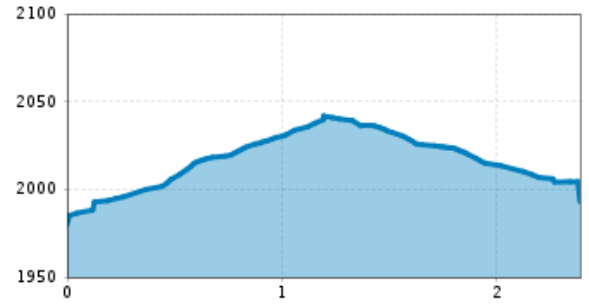

Kinderwagengerechte Wanderung zur Lienzer Hütte

Altitude profile

The most important at a glance

distance
6.8 km

altitude meters uphill
40 m

walking time uphill
15 min

walking time downhill
10 min

total walking time
30 min

destination point:

Hochsteinkreuz

best season:

MAY, JUN, JUL, AUG, SEP

route typ:

family tour

arrival

Parking spot