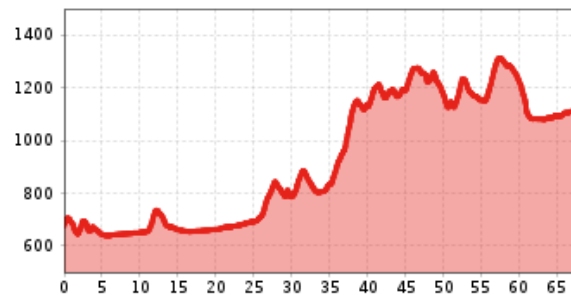

**Altitude profile**

**The most important at a glance**

**distance**  
67.65 km

**altitude meters uphill**  
1765 m

**altitude meters downhill**  
1327 m

**total walking time**  
21 h

**difficulty**  
average

**fitness:**

**technique:**

**starting point:**

Nikolsdorf

**destination point:**

Innichen

**best season:**

MAR, APR, MAY, JUN, JUL, AUG, SEP, OCT