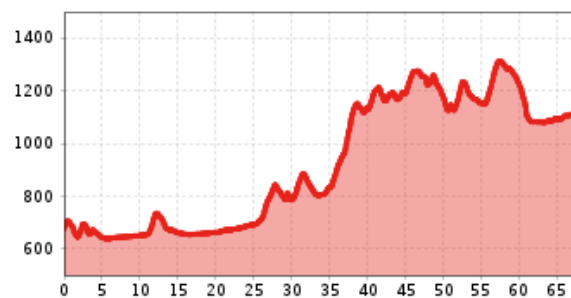

### Altitude profile

### The most important at a glance

**distance**  
67.65 km

**altitude meters uphill**  
1765 m

**altitude meters downhill**  
1327 m

**total walking time**  
21 h

**difficulty**  
average

**fitness:**

**technique:**

**starting point:**

Nikolsdorf

**destination point:**

Innichen

**best season:**

MAR, APR, MAY, JUN, JUL, AUG, SEP, OCT