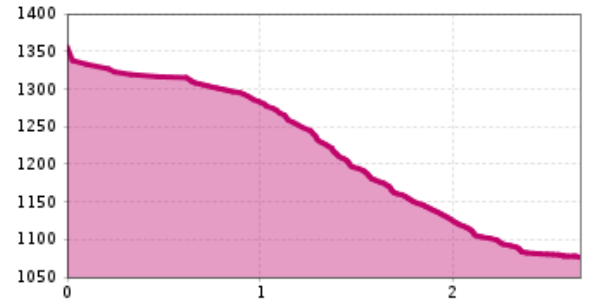

Altitude profile

The most important at a glance

distance 2.1 km	altitude meters downhill 216 m	total walking time 1:15 h	highest point 1299 m
difficulty easy	state: closed		

starting point: Hollbruck Kirche
destination point: Heinfels Bistro Bulldog

arrival

Parking spot
Hollbruck Parking Lot

Gpx file

Interactive map

[download>](#)

[open>](#)