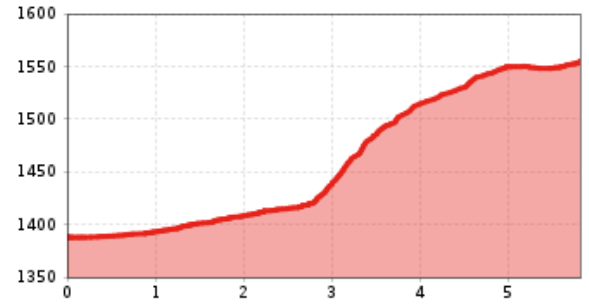

Altitude profile

The most important at a glance

difficulty

arrival

Parking spot

Car park Trojeralmtal

Gpx file

[download>](#)

Interactive map

[open>](#)