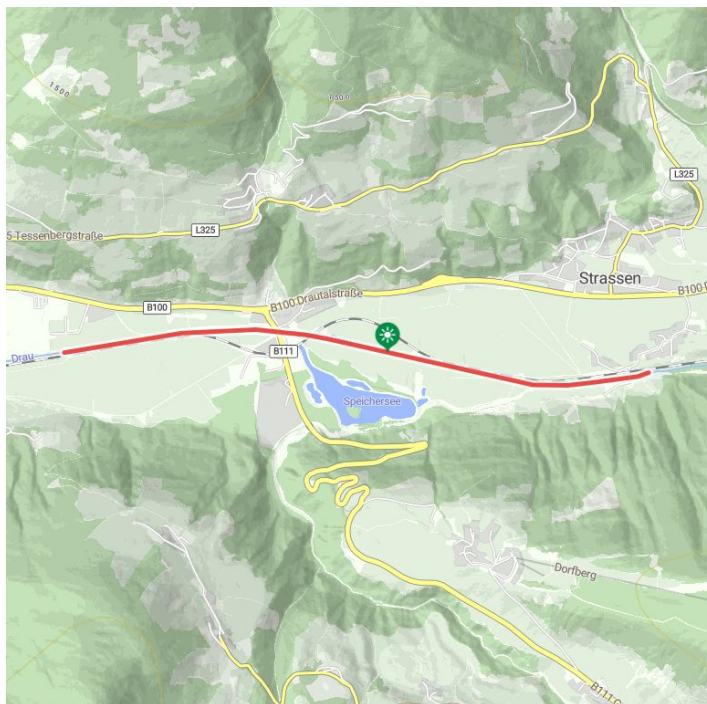

Fishing zone no. 9012 river Speicher Tassenbach

Altitude profile

The most important at a glance

Gpx file

[download>](#)

Interactive map

[open>](#)

Description