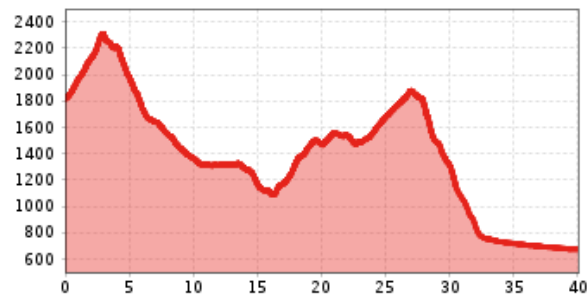

Dolomitenweg Lienz - Maria Luggau – Sappada / Plodn

Altitude profile

The most important at a glance

difficulty

Gpx file

Interactive map

[download>](#)

[open>](#)