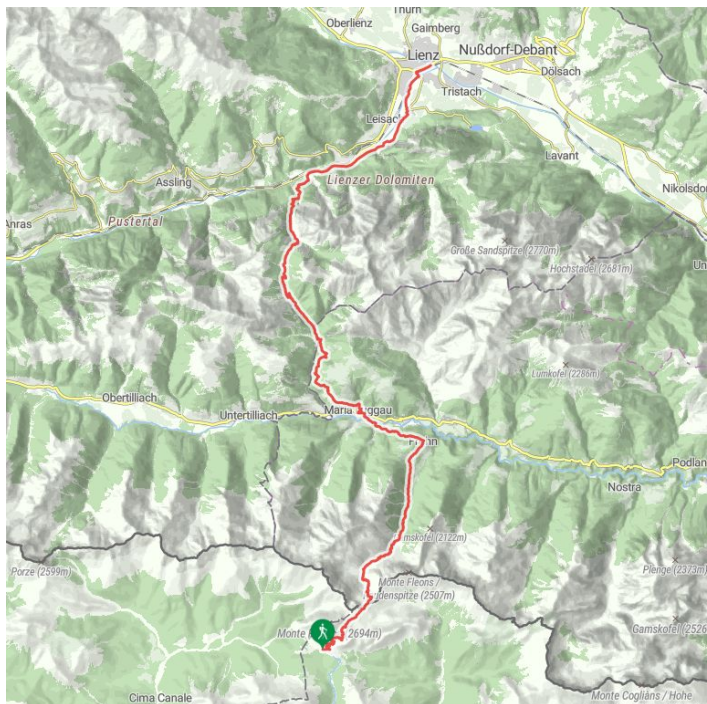

Dolomitenweg Lienz - Maria Luggau – Sappada / Plodn

Altitude profile

The most important at a glance

difficulty

Gpx file

Interactive map

[download>](#)

[open>](#)