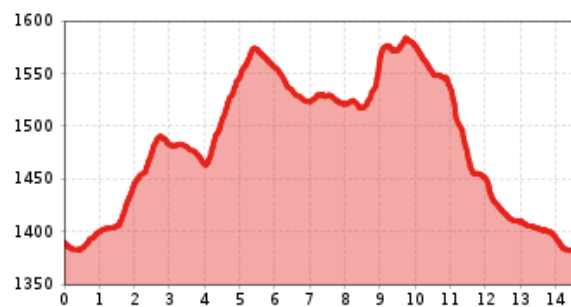

**Altitude profile**

**The most important at a glance**

<b>distance</b> 14.4 km	<b>altitude meters uphill</b> 351 m	<b>altitude meters downhill</b> 357 m	<b>total walking time</b> 3:30 h
<b>highest point</b> 1636 m	<b>difficulty</b> average	<b>state:</b> open	

**fitness:**

**starting point:**  
**destination point:**  
**best season:**  
**route typ:**

Biathlonzentrum  
Biathlonzentrum  
JUN, JUL, AUG, SEP, OCT  
circuit family tour

**Gpx file**

**Interactive map**