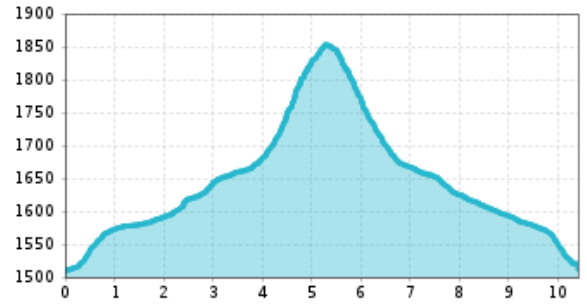

Altitude profile

The most important at a glance

distance
10.5 km

altitude meters uphill
180 m

total walking time
3 h

highest point
1861 m

difficulty
average

fitness:

technique:

starting point:
destination point:

Parkplatz Lüfter
Oberstalleralm

Gpx file

Interactive map

[download>](#)

[open>](#)