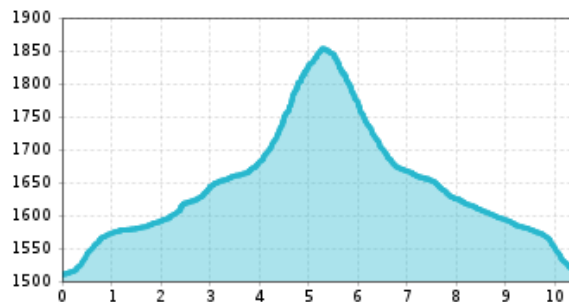

Altitude profile

The most important at a glance

distance
10.5 km

altitude meters uphill
180 m

total walking time
3 h

highest point
1861 m

difficulty
average

fitness:

technique:

starting point:

Parkplatz Lüfter

destination point:

Oberstalleralm

Gpx file

Interactive map

[download>](#)