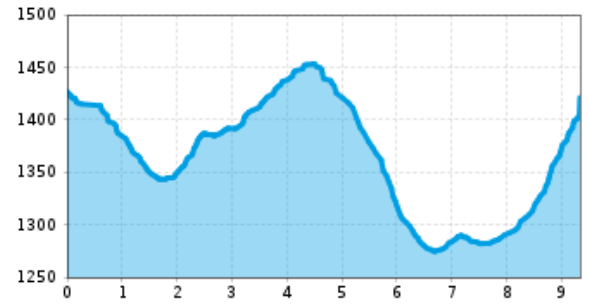

### Altitude profile

## The most important at a glance

distance  
9.3 km

altitude meters uphill  
270 m

altitude meters downhill  
280 m

total walking time  
2:30 h

highest point  
1460 m

difficulty  
easy

### best season:

APR, MAY, JUN, JUL, AUG, SEP, OCT