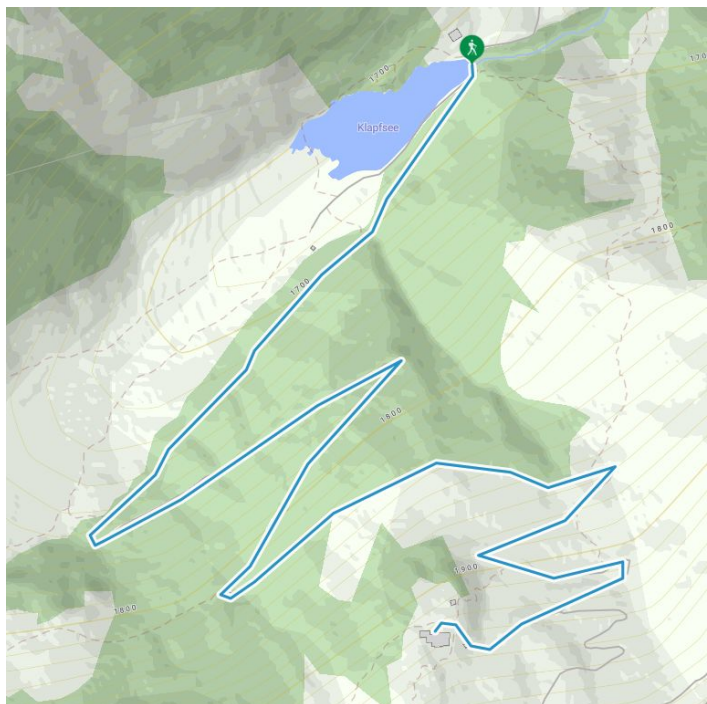

Familienfreundliche, kurze Wanderung

Altitude profile

The most important at a glance

distance 5.6 km	altitude meters uphill 258 m	altitude meters downhill 260 m	walking time uphill 1 h
walking time downhill 40 min	total walking time 1:39 h	highest point 1938 m	difficulty easy

starting point: Parkplatz Klapfsee
destination point: Porzehütte
route typ: family tour buggy-friendly tour

arrival

Parking spot

Car park Porzehütte

Gpx file

[download>](#)

Interactive map

[open>](#)