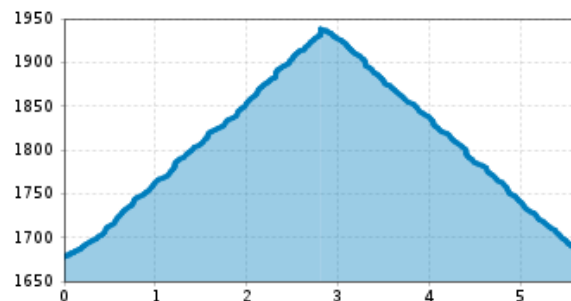

Familienfreundliche, kurze Wanderung

Altitude profile

The most important at a glance

distance 5.6 km	altitude meters uphill 258 m	altitude meters downhill 260 m	walking time uphill 1 h
walking time downhill 40 min	total walking time 1:39 h	highest point 1938 m	difficulty easy

starting point: Parkplatz Klapfsee
destination point: Porzehütte
route typ: family tour buggy-friendly tour

arrival

Parking spot

Car park Porzehütte

Gpx file

[download>](#)

Interactive map

[open>](#)