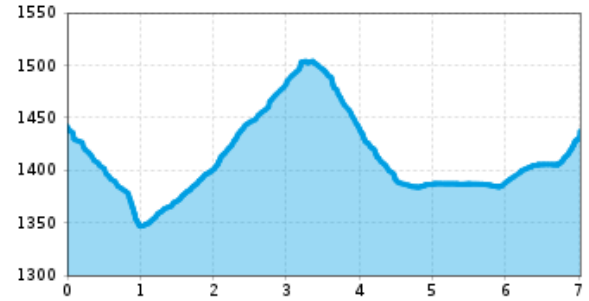

Wegen Holzarbeiten vorübergehend gesperrt!

Altitude profile

The most important at a glance

distance
7 km

altitude meters uphill
234 m

altitude meters downhill
229 m

total walking time
2 h

highest point
1520 m

difficulty
easy

fitness:

* * * * *

starting point: 1430

destination point: 143

best season: JUN, JUL, AUG, SEP, OCT

route typ: circuit family tour

arrival