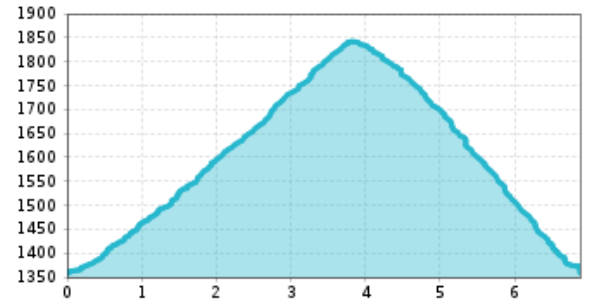

Altitude profile

The most important at a glance

distance
13.8 km

altitude meters uphill
500 m

total walking time
4:30 h

highest point
2409 m

difficulty
difficult

fitness:

technique:

public transport:

starting point:
destination point:
best season:

Mit dem Bus bis zur Haltestelle "Innervillgraten Tischlerei Lanser"
Tischlerei Lanser / Innervillgraten
Gissertörl 2.397 m
JAN, FEB, MAR, DEC