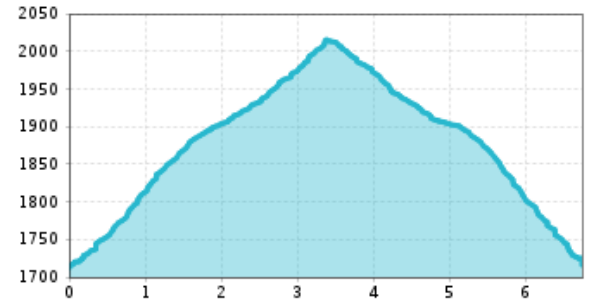

## Altitude profile

## The most important at a glance

distance  
6.7 km

altitude meters uphill  
320 m

total walking time  
3 h

highest point  
2026 m

difficulty  
easy