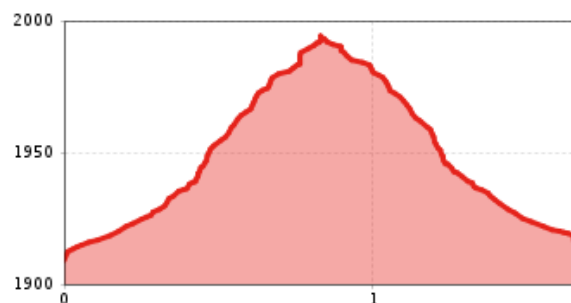

Speikbodenhütte - Gritzer Alm No. 159 - alternative Gritzer Alm

Altitude profile

The most important at a glance

distance
1.7 km

altitude meters uphill
90 m

altitude meters downhill
90 m

highest point
2000 m

difficulty
average

circuit
no

fitness:

* * * * *

technique:

* * * * *

starting point:

destination point:

best season:

Abzweigung Gritzer Alm

Abzweigung Gritzer Alm

MAY, JUN, JUL, AUG, SEP, OCT

Gpx file

Interactive map

[download>](#)

[open>](#)