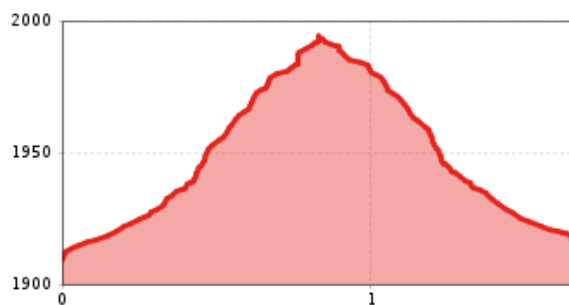

Speikbodenhütte - Gritzer Alm No. 159 - alternative Gritzer Alm

Altitude profile

The most important at a glance

distance
1.7 km

altitude meters uphill
90 m

altitude meters downhill
90 m

highest point
2000 m

difficulty
average

circuit
no

fitness:

* * * * *

technique:

* * * * *

starting point:

Abzweigung Gritzer Alm

destination point:

Abzweigung Gritzer Alm

best season:

MAY, JUN, JUL, AUG, SEP, OCT

Gpx file

Interactive map

[download>](#)

[open>](#)