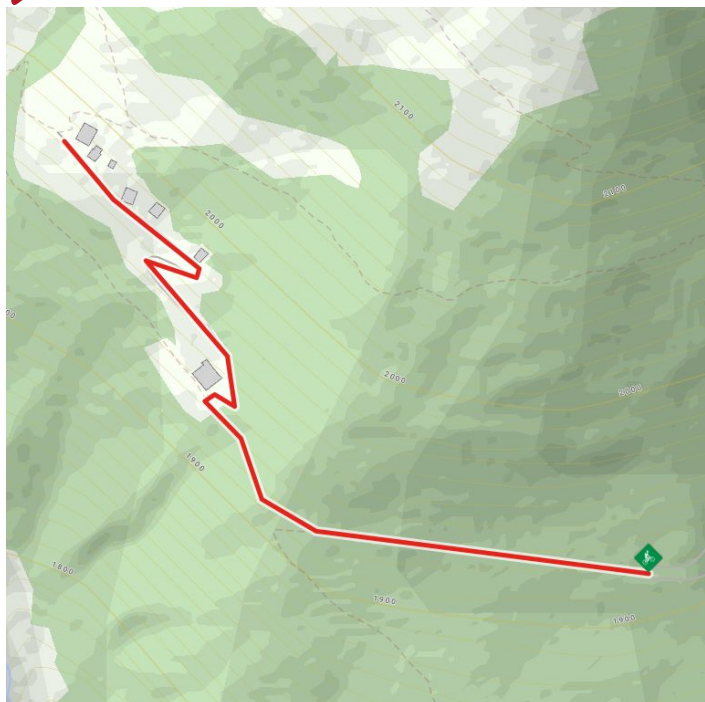

Speikbodenhütte - Gritzer Alm No. 159 - alternative Gritzer Alm

Altitude profile

The most important at a glance

distance
1.7 km

altitude meters uphill
90 m

altitude meters downhill
90 m

highest point
2000 m

difficulty
average

circuit
no

fitness:

* * * * *

technique:

* * * * *

starting point:

Abzweigung Gritzer Alm

destination point:

Abzweigung Gritzer Alm

best season:

MAY, JUN, JUL, AUG, SEP, OCT

Gpx file

Interactive map

[download>](#)

[open>](#)