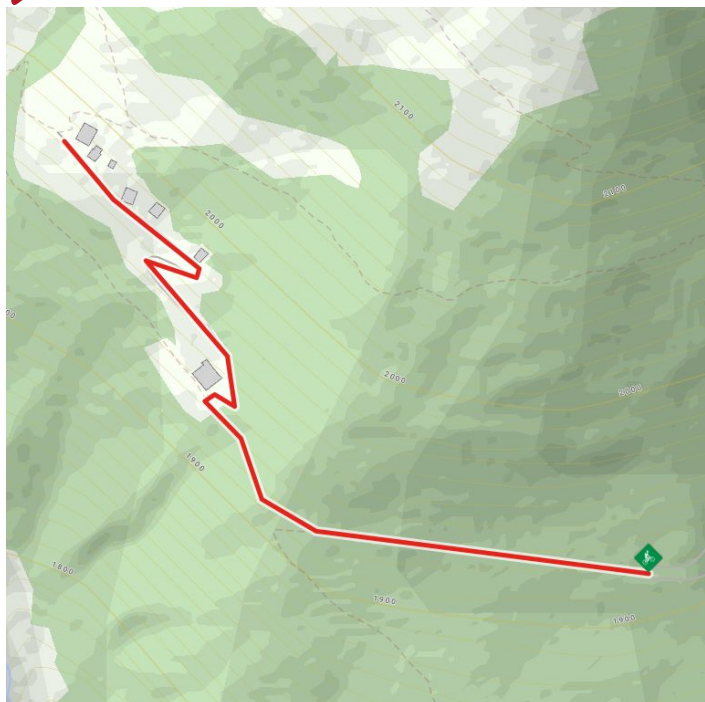

Speikbodenhütte - Gritzer Alm No. 159 - alternative Gritzer Alm

Altitude profile

The most important at a glance

distance
1.7 km

altitude meters uphill
90 m

altitude meters downhill
90 m

highest point
2000 m

difficulty
average

circuit
no

fitness:

* * * * *

technique:

* * * * *

starting point:

destination point:

best season:

Abzweigung Gritzer Alm

Abzweigung Gritzer Alm

MAY, JUN, JUL, AUG, SEP, OCT

Gpx file

Interactive map

[download>](#)

[open>](#)