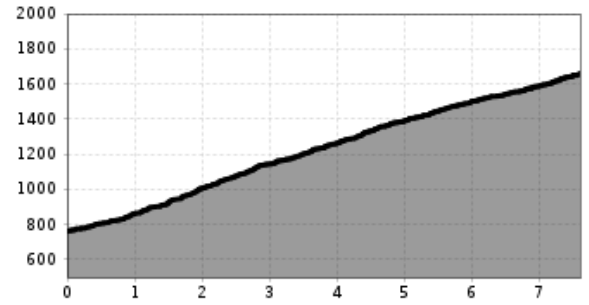

Altitude profile

The most important at a glance

distance 7.6 km	altitude meters uphill 911 m	highest point 1660 m	difficulty	circuit no
---------------------------	--	--------------------------------	-------------------	----------------------

starting point: Gaimberg
destination point: Faschingalm

Gpx file

[download>](#)

Interactive map

[open>](#)