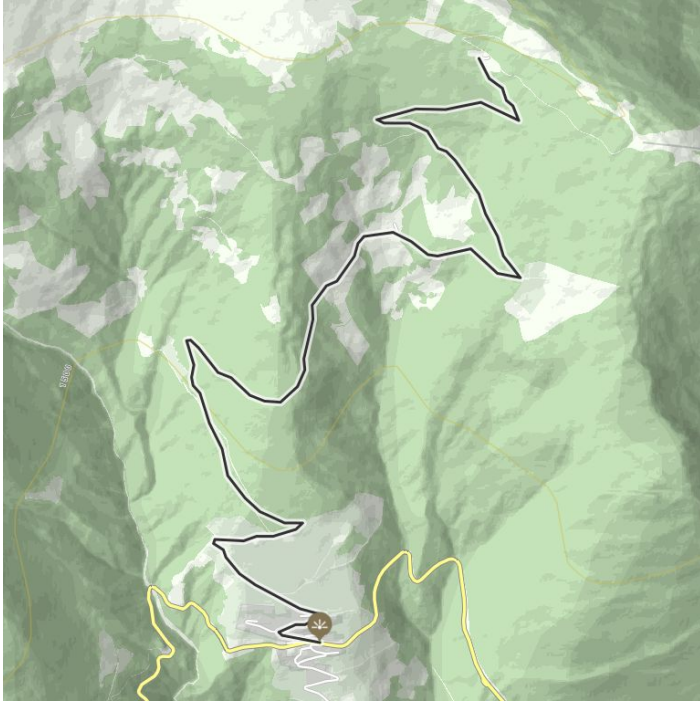

100 "Augenblicke" zum Staunen