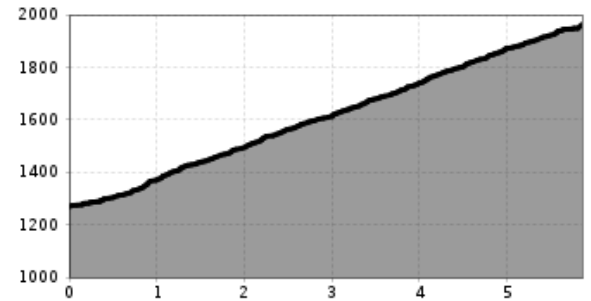

100 "Augenblicke" zum Staunen

Altitude profile

The most important at a glance

distance
5.83 km

altitude meters uphill
694 m

highest point
1962 m

difficulty

circuit
no