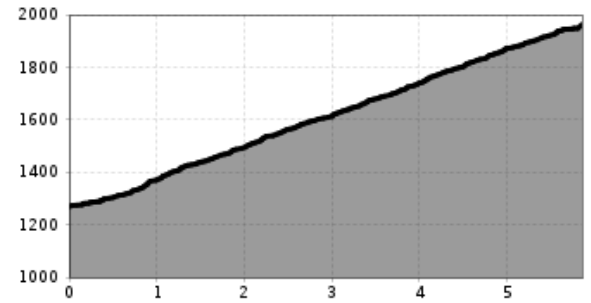

100 "Augenblicke" zum Staunen

Altitude profile

The most important at a glance

distance
5.83 km

altitude meters uphill
694 m

highest point
1962 m

difficulty

circuit
no