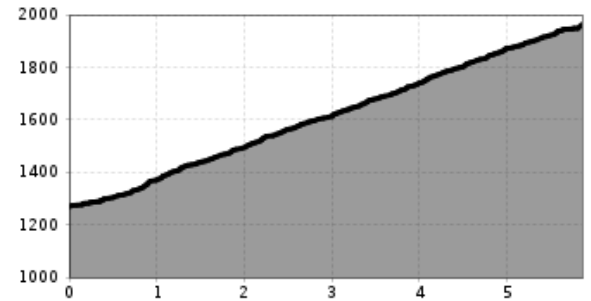

100 "Augenblicke" zum Staunen

## Altitude profile

## The most important at a glance

distance  
5.83 km

altitude meters uphill  
694 m

highest point  
1962 m

difficulty

circuit  
no

starting point: Bannberg / Assling  
destination point: Parkplatz Hochsteinhütte