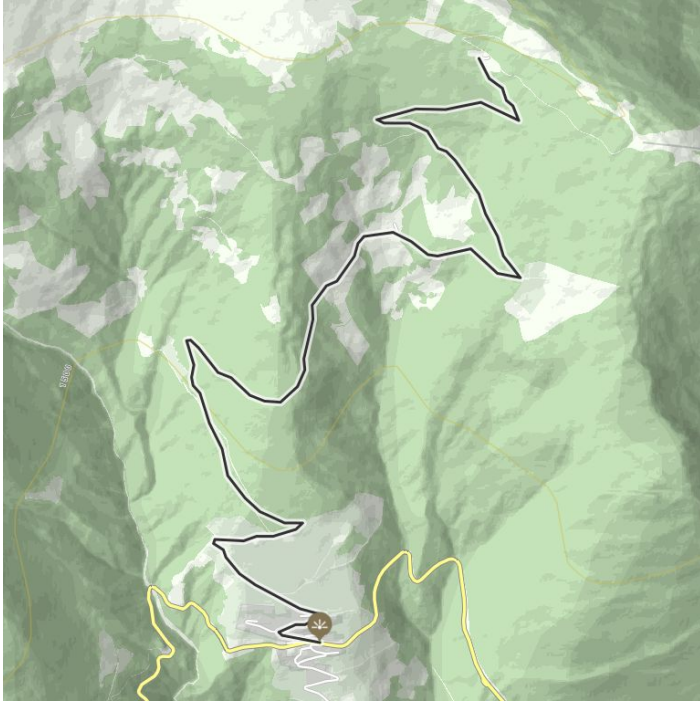

100 "Augenblicke" zum Staunen

Altitude profile

The most important at a glance

distance
5.83 km

altitude meters uphill
694 m

highest point
1962 m

difficulty

circuit
no

starting point: Bannberg / Assling
destination point: Parkplatz Hochsteinhütte

Gpx file

[download>](#)

Interactive map

[open>](#)