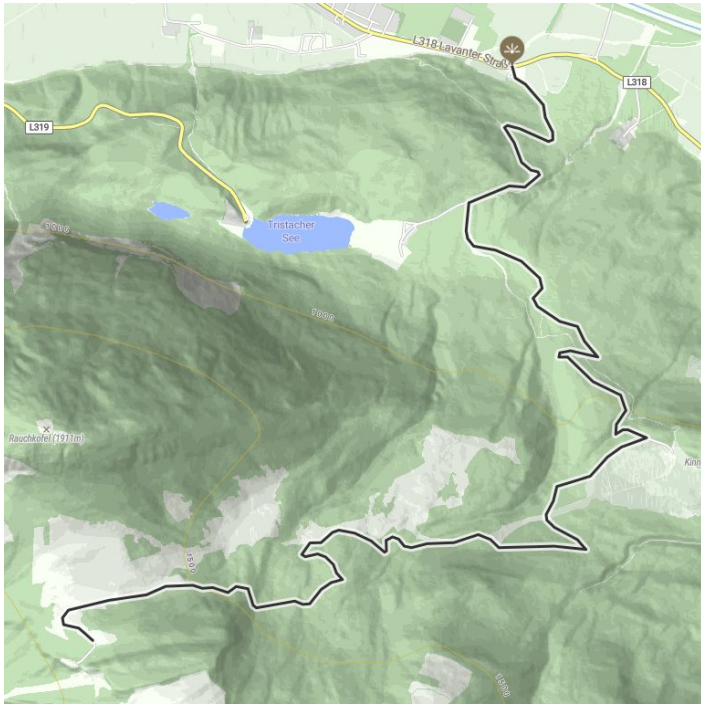

Mitten ins Herz der Lienzer Dolomiten

Altitude profile

The most important at a glance

distance 7.317 km	altitude meters uphill 966 m	highest point 1620 m	difficulty	circuit no
-----------------------------	----------------------------------------	--------------------------------	-------------------	----------------------

starting point: Tristach
destination point: Dolomitenhütte 1.620 m

Gpx file

[download>](#)

Interactive map

[open>](#)