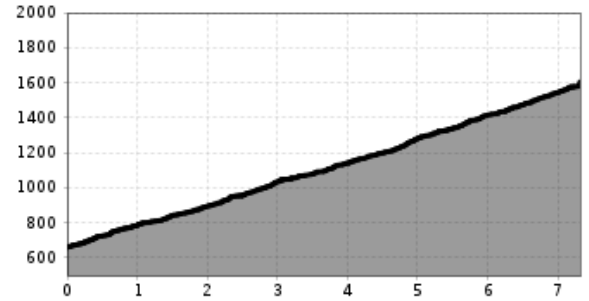

Mitten ins Herz der Lienzer Dolomiten

Altitude profile

The most important at a glance

distance 7.317 km	altitude meters uphill 966 m	highest point 1620 m	difficulty	circuit no
-----------------------------	--	--------------------------------	-------------------	----------------------

starting point: Tristach
destination point: Dolomitenhütte 1.620 m

Gpx file

[download>](#)

Interactive map

[open>](#)