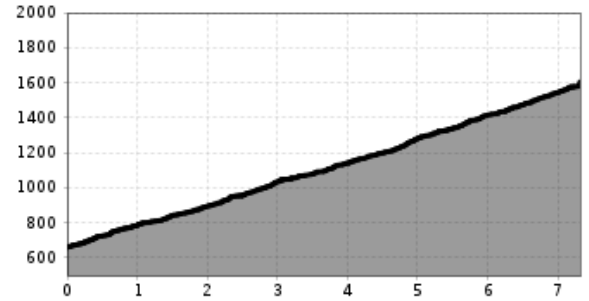

Mitten ins Herz der Lienzer Dolomiten

Altitude profile

The most important at a glance

distance 7.317 km	altitude meters uphill 966 m	highest point 1620 m	difficulty	circuit no
-----------------------------	----------------------------------------	--------------------------------	-------------------	----------------------

starting point: Tristach
destination point: Dolomitenhütte 1.620 m

Gpx file

[download>](#)

Interactive map

[open>](#)