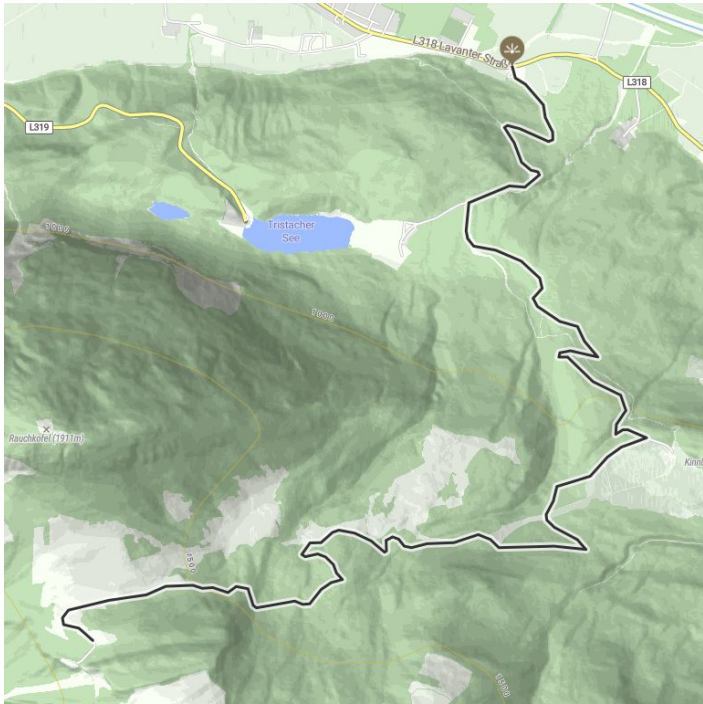

Mitten ins Herz der Lienzer Dolomiten

Altitude profile

The most important at a glance

distance 7.317 km	altitude meters uphill 966 m	highest point 1620 m	difficulty	circuit no
-----------------------------	--	--------------------------------	-------------------	----------------------

starting point: Tristach
destination point: Dolomitenhütte 1.620 m

Gpx file

[download>](#)

Interactive map

[open>](#)