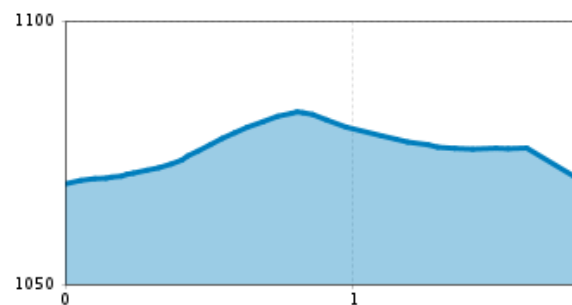

**Altitude profile**

**The most important at a glance**

distance 1.78 km	snowed no	difficulty easy	special accommodation for cross country skier no
barrier-free no	biathlon no	cross country seal of quality no	

state: open

**Gpx file**

[download>](#)

**Interactive map**

[open>](#)