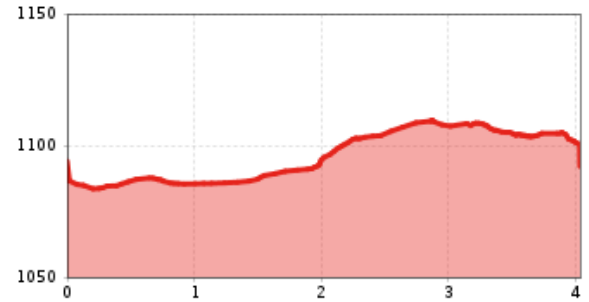

Altitude profile

The most important at a glance

distance 4.26 km	snowed yes	difficulty average	altitude meters uphill 59 m	highest point 1135 m
special accommodation for cross country skier no		barrier-free no		biathlon no
cross country seal of quality no				

best season: JAN, FEB, MAR, DEC
state: closed

Gpx file

[download>](#)

Interactive map

[open>](#)