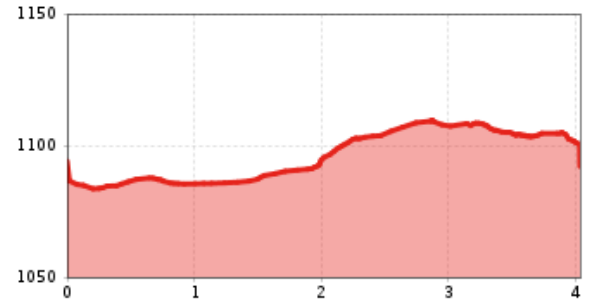

Altitude profile

The most important at a glance

distance 4.26 km	snowed yes	difficulty average	altitude meters uphill 59 m	highest point 1135 m
special accommodation for cross country skier no		barrier-free no	biathlon no	
cross country seal of quality no				

best season: JAN, FEB, MAR, DEC
state: closed

Gpx file

[download>](#)

Interactive map

[open>](#)