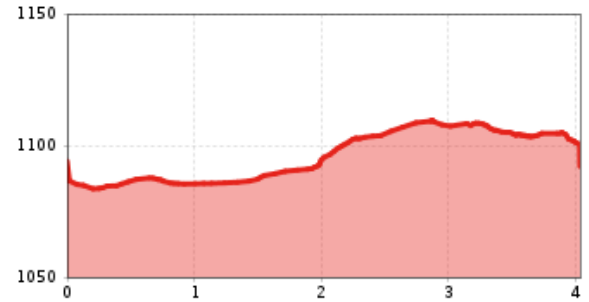

Altitude profile

The most important at a glance

distance
4.26 km

snowed
yes

difficulty
average

altitude meters uphill
59 m

highest point
1135 m

special accommodation for cross country skier
no

barrier-free
no

biathlon
no

cross country seal of quality
no

best season: JAN, FEB, MAR, DEC
state: closed

Gpx file

Interactive map

[download>](#)

[open>](#)