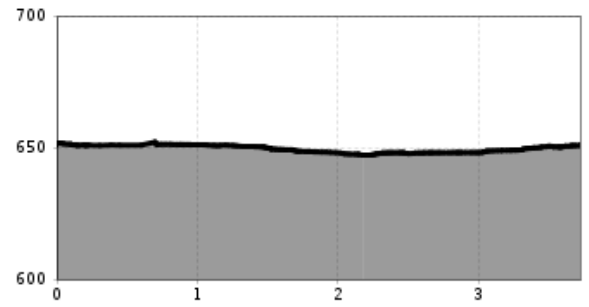

### Altitude profile

### The most important at a glance

<b>distance</b> 3.69 km	<b>snowed</b> no	<b>difficulty</b>	<b>special accommodation for cross country skier</b> no
<b>barrier-free</b> no	<b>biathlon</b> no	<b>cross country seal of quality</b> no	