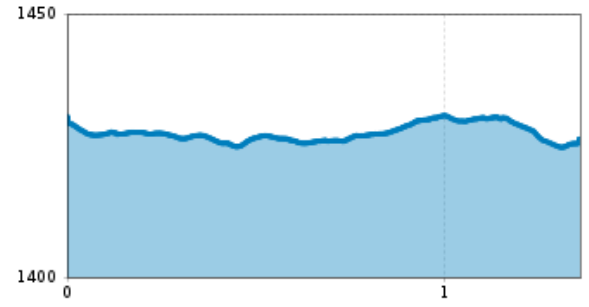

Altitude profile

The most important at a glance

distance 2 km	snowed no	difficulty easy	start altitude 1377 m	destination altitude 1377 m
------------------	--------------	--------------------	--------------------------	--------------------------------

altitude meters uphill 17 m	highest point 1392 m	special accommodation for cross country skier no
--------------------------------	-------------------------	---

barrier-free no	biathlon no	cross country seal of quality no
--------------------	----------------	-------------------------------------

best season: JAN, FEB, MAR, DEC
state: closed

arrival

Haltestelle

St. Jakob in Deferegggen Alpenhof

Parkplatz

Car park Trojeralmtal

Car park Trojeralmtal

Gpx file

[download>](#)

Interactive map

[open>](#)

Description

The sunny slope is ideal for your first exploratory cross-country skiing tour. The circuit course starts at the junction for the Hotel Alpenhof and proceeds across pastureland to the north of Deferegger federal road.