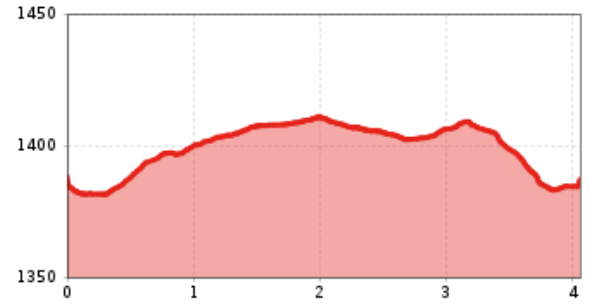

Altitude profile

The most important at a glance

distance 4.1 km	snowed yes	difficulty average	start altitude 1385 m	destination altitude 1385 m
--------------------	---------------	-----------------------	--------------------------	--------------------------------

altitude meters uphill 21 m	highest point 1412 m	special accommodation for cross country skier yes
--------------------------------	-------------------------	--

barrier-free no	biathlon no	cross country seal of quality yes
--------------------	----------------	--------------------------------------