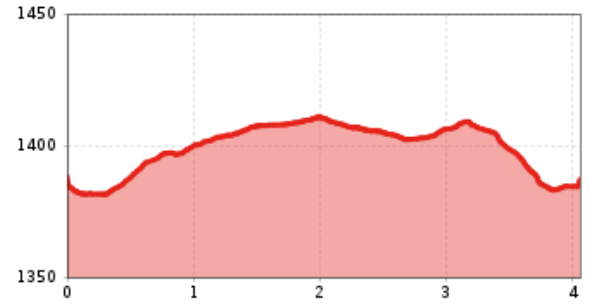

### Altitude profile

## The most important at a glance

distance 4.1 km	snowed yes	difficulty average	start altitude 1385 m	destination altitude 1385 m
--------------------	---------------	-----------------------	--------------------------	--------------------------------