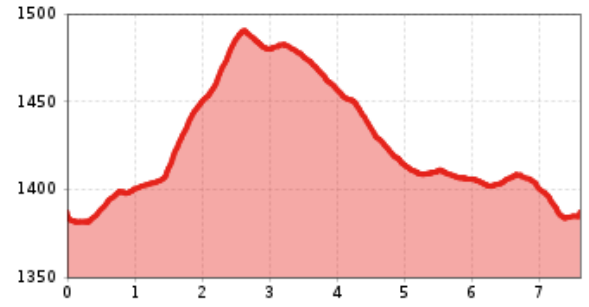

Obertilliach - Leitertalrunde

Altitude profile

The most important at a glance

distance 7.6 km	snowed no	difficulty average	start altitude 1385 m	destination altitude 1385 m
--------------------	--------------	-----------------------	--------------------------	--------------------------------

altitude meters uphill 110 m	highest point 1494 m	special accommodation for cross country skier yes
---------------------------------	-------------------------	--

barrier-free no	biathlon no	cross country seal of quality yes
--------------------	----------------	--------------------------------------