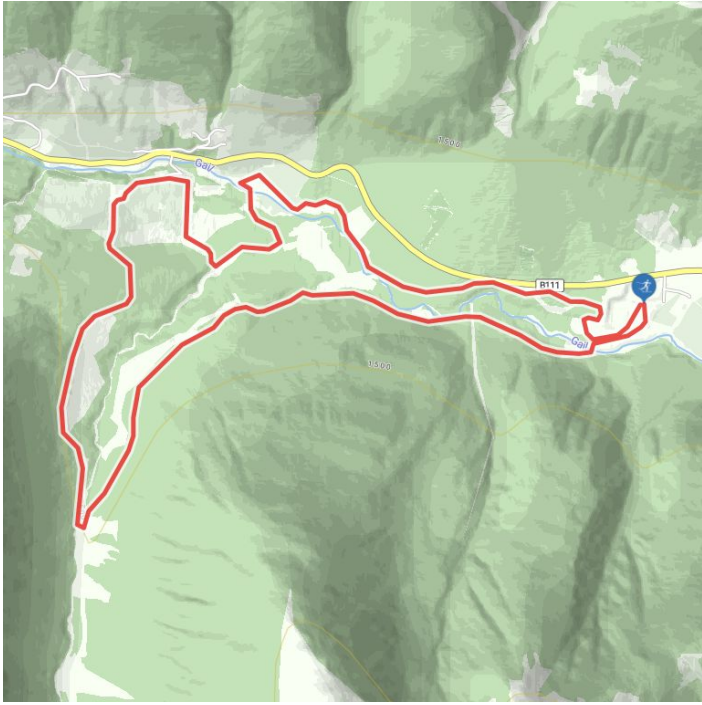

Obertilliach - Leitertalrunde

Altitude profile

The most important at a glance

distance 7.6 km	snowed no	difficulty average	start altitude 1385 m	destination altitude 1385 m
--------------------	--------------	-----------------------	--------------------------	--------------------------------

altitude meters uphill 110 m	highest point 1494 m	special accommodation for cross country skier yes
---------------------------------	-------------------------	--

barrier-free no	biathlon no	cross country seal of quality yes
--------------------	----------------	--------------------------------------

public transport:

Mit dem Bus bis zur Haltestelle "Obertilliach Biathlonzentrum"

parking:

Parkplatz beim Biathlonzentrum
JAN, FEB, MAR, DEC

best season:

state: closed

arrival

Haltestelle