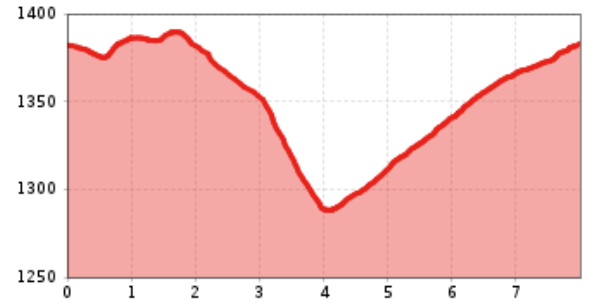

Altitude profile

The most important at a glance

distance 7.7 km	snowed no	difficulty average	start altitude 1385 m	destination altitude 1385 m
--------------------	--------------	-----------------------	--------------------------	--------------------------------

altitude meters uphill 100 m	highest point 1393 m	special accommodation for cross country skier yes
---------------------------------	-------------------------	--

barrier-free no	biathlon no	cross country seal of quality yes
--------------------	----------------	--------------------------------------