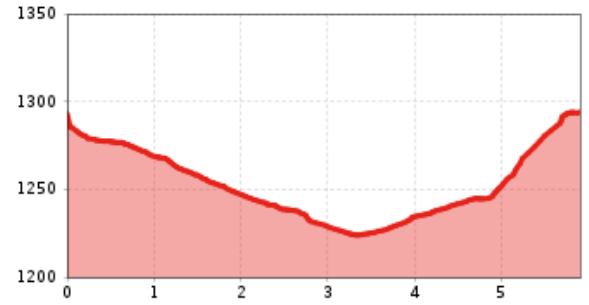

## Altitude profile

## The most important at a glance

distance  
5.9 km

snowed  
no

difficulty  
average

altitude meters uphill  
71 m

special accommodation for cross country skier  
yes

barrier-free  
no

biathlon  
no

cross country seal of quality  
yes

best season: JAN, FEB, MAR, DEC  
state: closed

**Gpx file**

**Interactive map**

[download>](#)

[open>](#)