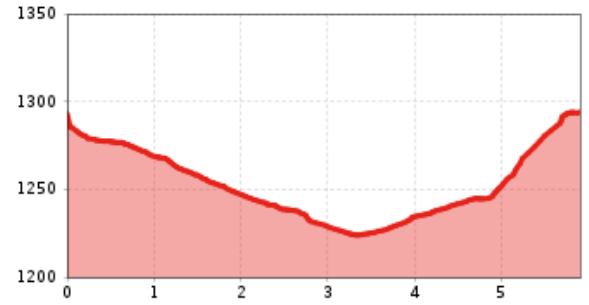

Altitude profile

The most important at a glance

distance 5.9 km	snowed no	difficulty average	altitude meters uphill 71 m
special accommodation for cross country skier yes		barrier-free no	biathlon no
cross country seal of quality yes			

best season: JAN, FEB, MAR, DEC
state: closed

Gpx file

Interactive map

[download>](#)

[open>](#)