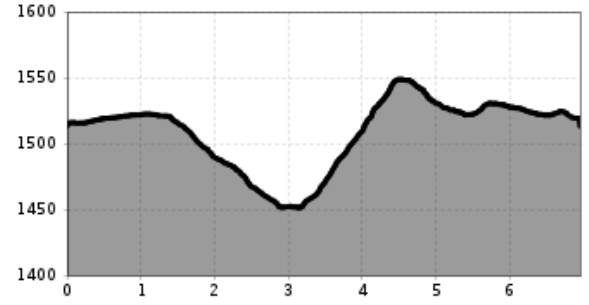

Altitude profile

The most important at a glance

distance 7 km	snowed no	difficulty difficult	start altitude 1513 m	destination altitude 1513 m
------------------	--------------	-------------------------	--------------------------	--------------------------------

altitude meters uphill 130 m	highest point 1552 m	special accommodation for cross country skier yes
---------------------------------	-------------------------	--

barrier-free no	biathlon no	cross country seal of quality yes
--------------------	----------------	--------------------------------------

public transport:

Mit dem Bus bis zur Haltestelle "Kartitsch Rauchenbach"

parking:

Parkplatz in Rauchenbach
JAN, FEB, MAR, DEC

best season:

state: closed
(svg)

arrival

Haltestelle