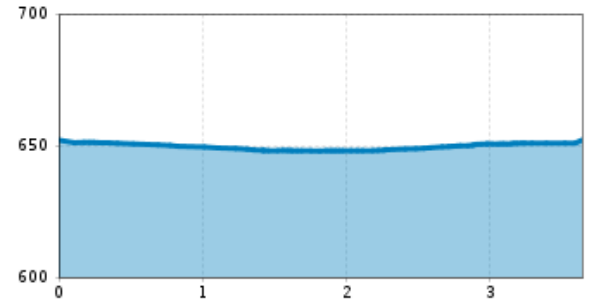

## Altitude profile

## The most important at a glance

distance 3.6 km	snowed yes	difficulty easy	start altitude 650 m	destination altitude 650 m
--------------------	---------------	--------------------	-------------------------	-------------------------------

**best season:** JAN, FEB, MAR, DEC

state: closed

(svg)LRC cross-country skiing course from 26.-28.12.2025 from 10-12. Increased cross-country skiing operations possible.