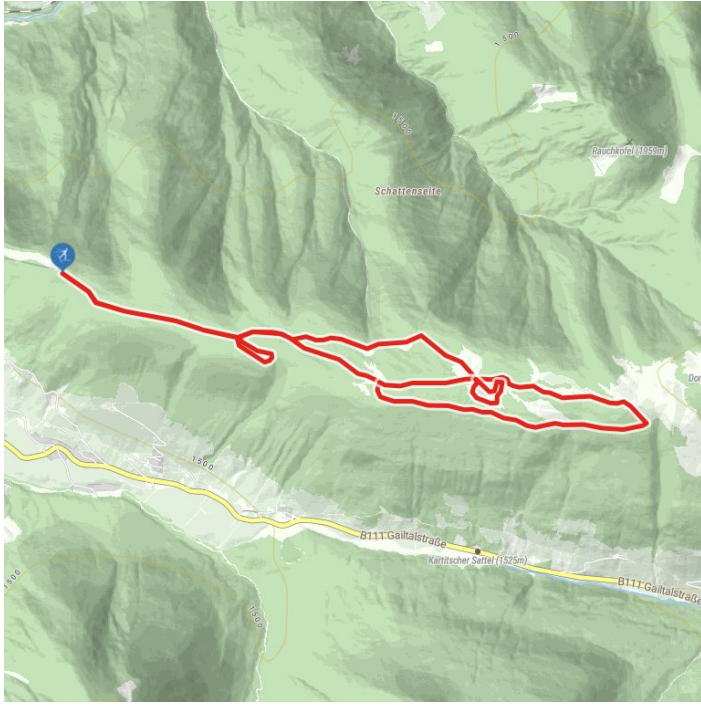

Dorfberg altitude slope

Altitude profile

The most important at a glance

distance 10 km	snowed no	difficulty average	start altitude 1820 m	destination altitude 1950 m
-------------------	--------------	-----------------------	--------------------------	--------------------------------

altitude meters uphill 250 m	highest point 1950 m	special accommodation for cross country skier no
---------------------------------	-------------------------	---

barrier-free no	biathlon no	cross country seal of quality no
--------------------	----------------	-------------------------------------

fitness:

* * * * *

technique:

* * * * *

parking:

Parkplatz beim Dorfberglift in St. Oswald
JAN, FEB, MAR, DEC

best season:
state: closed

Gpx file

Interactive map

[download>](#)

[open>](#)

Description