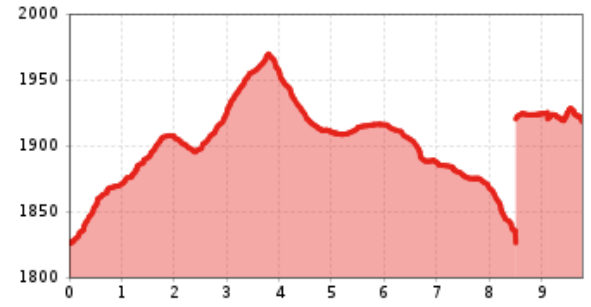

Dorfberg altitude slope

Altitude profile

The most important at a glance

distance 10 km	snowed no	difficulty average	start altitude 1820 m	destination altitude 1950 m
-------------------	--------------	-----------------------	--------------------------	--------------------------------

altitude meters uphill 250 m	highest point 1950 m	special accommodation for cross country skier no
---------------------------------	-------------------------	---

barrier-free no	biathlon no	cross country seal of quality no
--------------------	----------------	-------------------------------------

fitness:

* * * * *

technique:

* * * * *

parking:

Parkplatz beim Dorfberglift in St. Oswald
JAN, FEB, MAR, DEC

best season:
state: closed

Gpx file