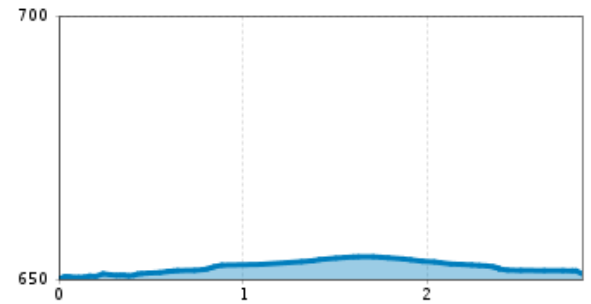

Altitude profile

The most important at a glance

distance
2.8 km

snowed
yes

difficulty
easy

special accommodation for cross country skier
yes

barrier-free
no

biathlon
no

cross country seal of quality
no

best season:
state: closed

JAN, FEB, MAR, DEC

Gpx file

[download>](#)

Interactive map

[open>](#)