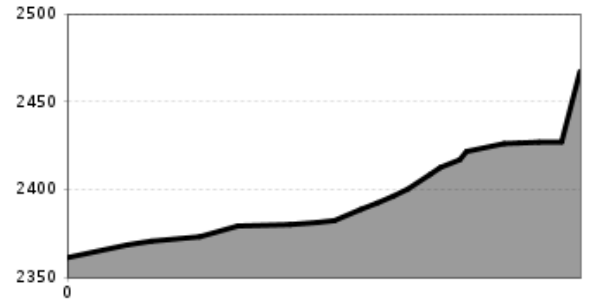

Altitude profile

The most important at a glance

difficulty

length
300 m

Gpx file

[download>](#)

Interactive map

[open>](#)