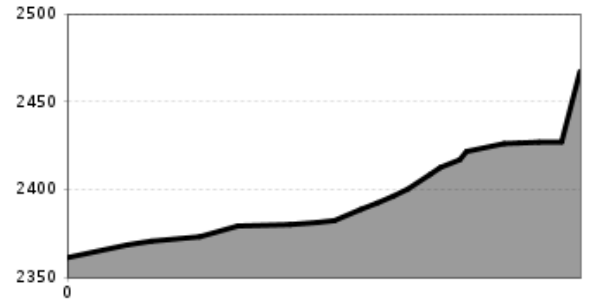

## Altitude profile

## The most important at a glance

difficulty

length  
300 m