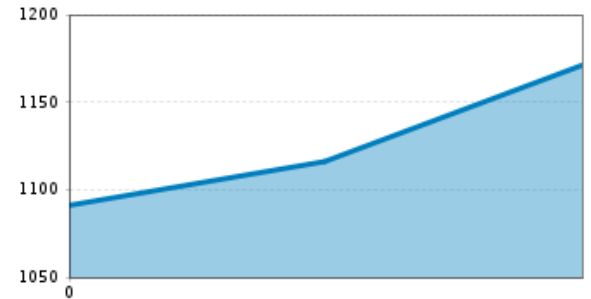

The Mühlegglift in Hopfgarten is ideal for beginners, families and children.

Altitude profile

The most important at a glance

Gpx file

[download>](#)

Interactive map

[open>](#)

Description