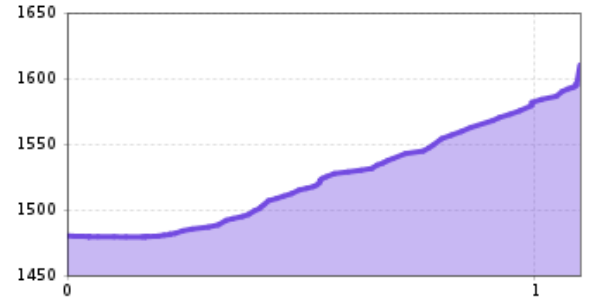

Climbing crag for the whole family

## Altitude profile

## The most important at a glance

number of routes 20	sea level starting point 1600 m	exposition S
walking time access min. 15 min	walking time access max. 25 min	state: closed

**public transport:** Bus stop Prägraten am Großvenediger Hinterbichl