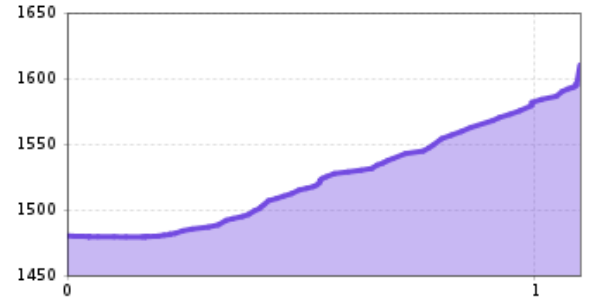

Climbing crag for the whole family

Altitude profile

The most important at a glance

number of routes
20

sea level starting point
1600 m

exposition
S

walking time access min.
15 min

walking time access max.
25 min

state: closed

public transport: Bus stop Prägraten am Großvenediger Hinterbichl

parking: Car park Wiesenkreuz

Gestein:

access:

<p>From the Wiesenkreuz parking lot in Hinterbichl, follow the forest trail to the trailhead right by the side of the path—walking time is about 20 minutes.</p>