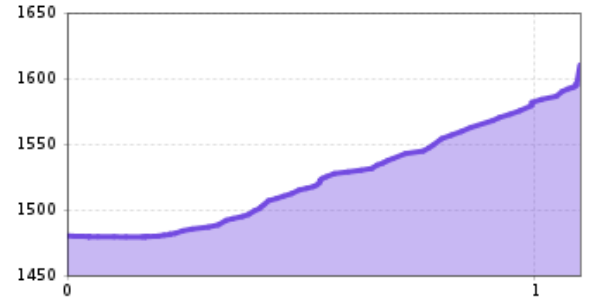

Climbing crag for the whole family

## Altitude profile

## The most important at a glance

number of routes  
20

sea level starting point  
1600 m

exposition  
S

walking time access min.  
15 min

walking time access max.  
25 min

state: closed

**public transport:** Bus stop Prägraten am Großvenediger Hinterbichl